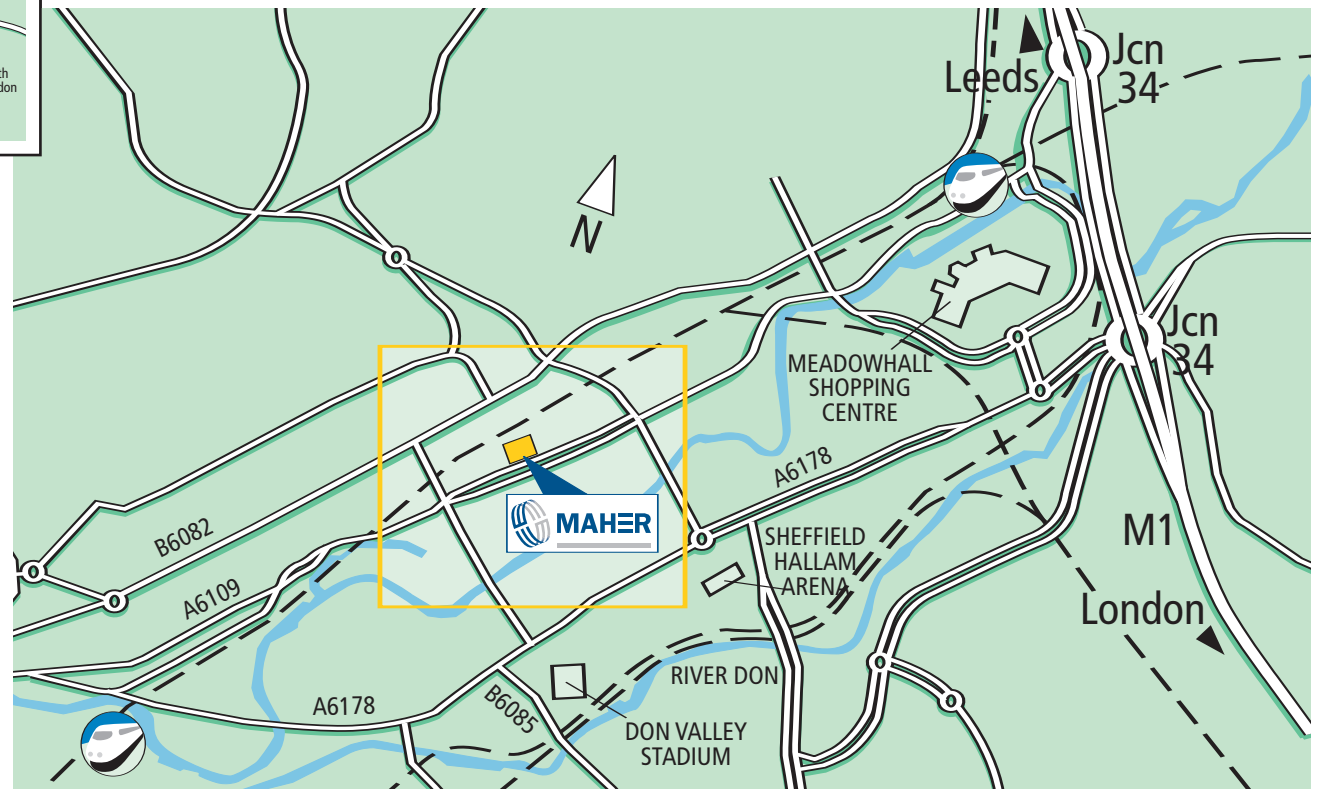

www.maher.com