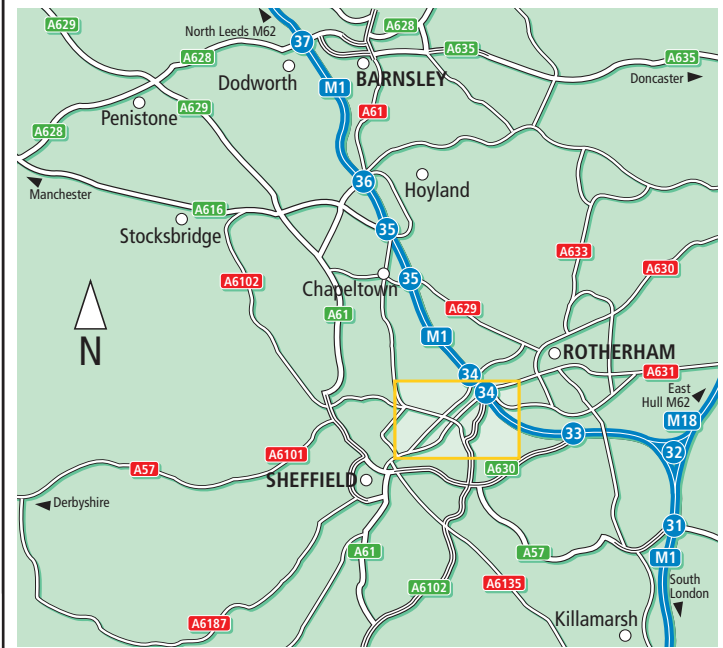

## Locator map

### How to find us

**From the North:** Leave the M1 at junction 34 and take the A6109 (4th exit on the roundabout). Continue toward the city centre for 2 miles. Go straight ahead at Brightside Roundabout and after 400 metres, turn right onto Brightside Way.

**From the South:** Leave the M1 at junction 34 and take the A6178 (2nd exit) on the roundabout. Continue past Meadowhall Retail Park and then turn right, signposted: City (A6109). Turn left at the Brightside Roundabout and after 400 metres, turn right onto Brightside Way.

**From Sheffield City Centre:** Take the A6109 (signposted Rotherham and M1). Continue for 2 miles, then turn left onto Brightside Way.

Doncaster Sheffield Airport is 30 miles away (40 minutes by car). Other airports include; Nottingham East Midlands (51 miles, 60 minutes); Manchester (49 miles, 80 minutes); London Heathrow (165 miles, 3 hours).